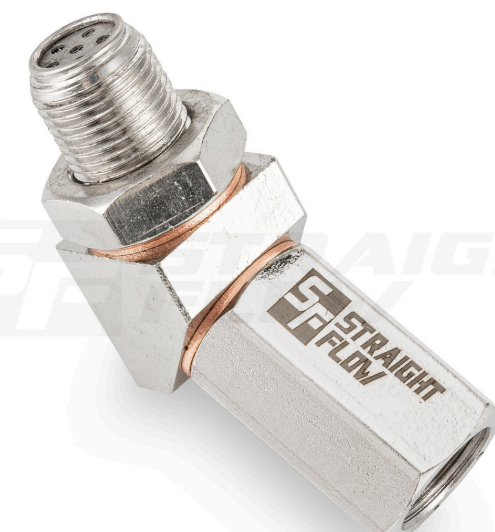

## FULL STAINLESS STEEL U-CLAMP

FOR TUBE:

- M8US-45
- M8US-50
- M8US-52
- M8US-54
- M8US-56
- M8US-60
- M8US-65
- M8US-70
- M8US-76

## STAINLESS STEEL CLAMP

FOR TUBE:

- BCP-45
- BCP-50
- BCP-55
- BCP-60
- BCP-66
- BCP-70
- BCP-76
- BCP-80
- BCP-90
- BCP-100

## Oxygen sensors Adapters

This parts only use to turn off "Check Engine" light

Straight Adapter:

- Euro - 3
- Euro - 4
- Euro - 5
- Euro - 6

90 Deggre Adapter:

- Euro - 3
- Euro - 4
- Euro - 5
- Euro - 6

45 Deggre Adapter:

- Euro - 3
- Euro - 4
- Euro - 5
- Euro - 6

Muffler+Valve - Remote & OBD connection  
Inlet size:  
SFM010C-64  
SFM011C-76

Muffler+Valve - Remote & OBD connection  
Inlet size:  
SFM008S-64  
SFM009S-76