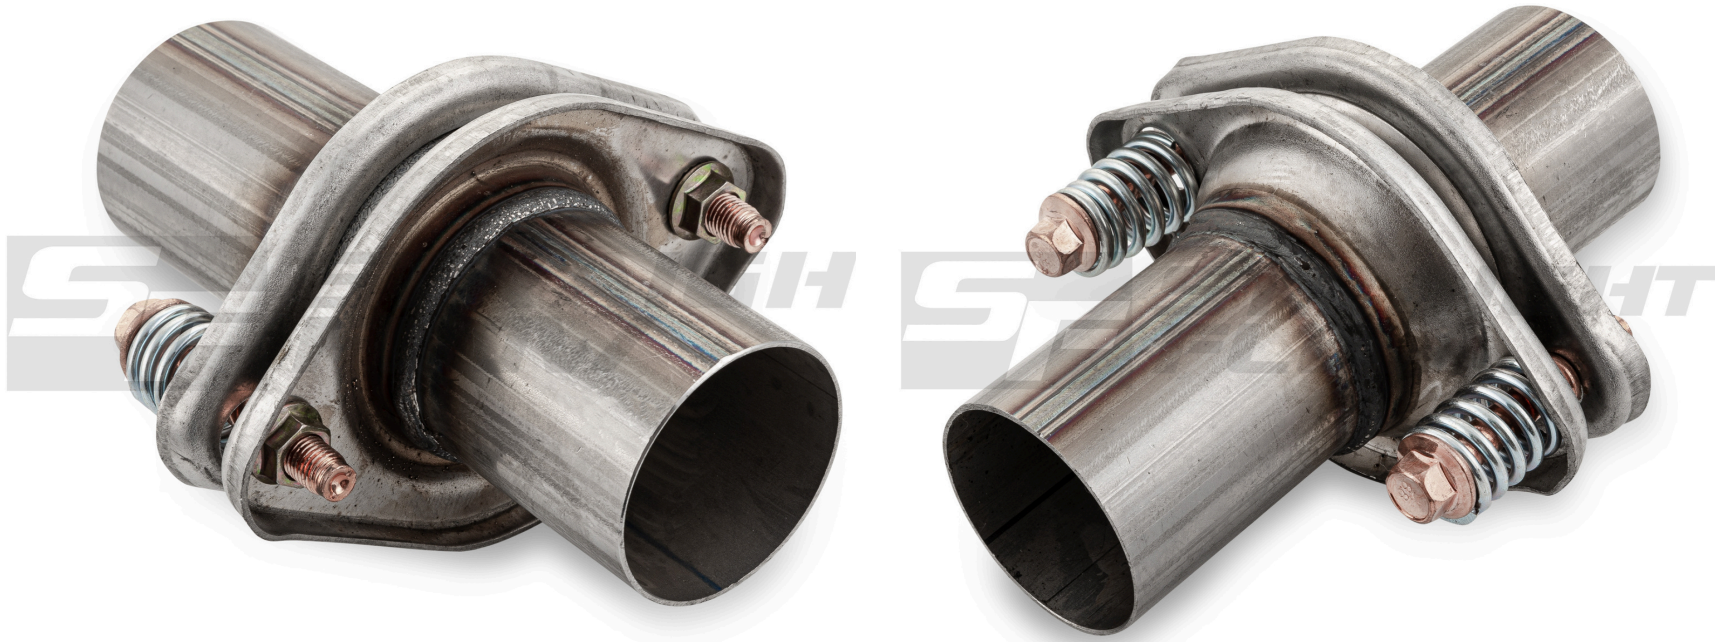

### Flexible pipe connectors 409sus

Sizes:

- |       |       |       |
|-------|-------|-------|
| JF-38 | JF-55 | JF-65 |
| JF-45 | JF-60 | JF-70 |
| JF-50 | JF-63 | JF-76 |